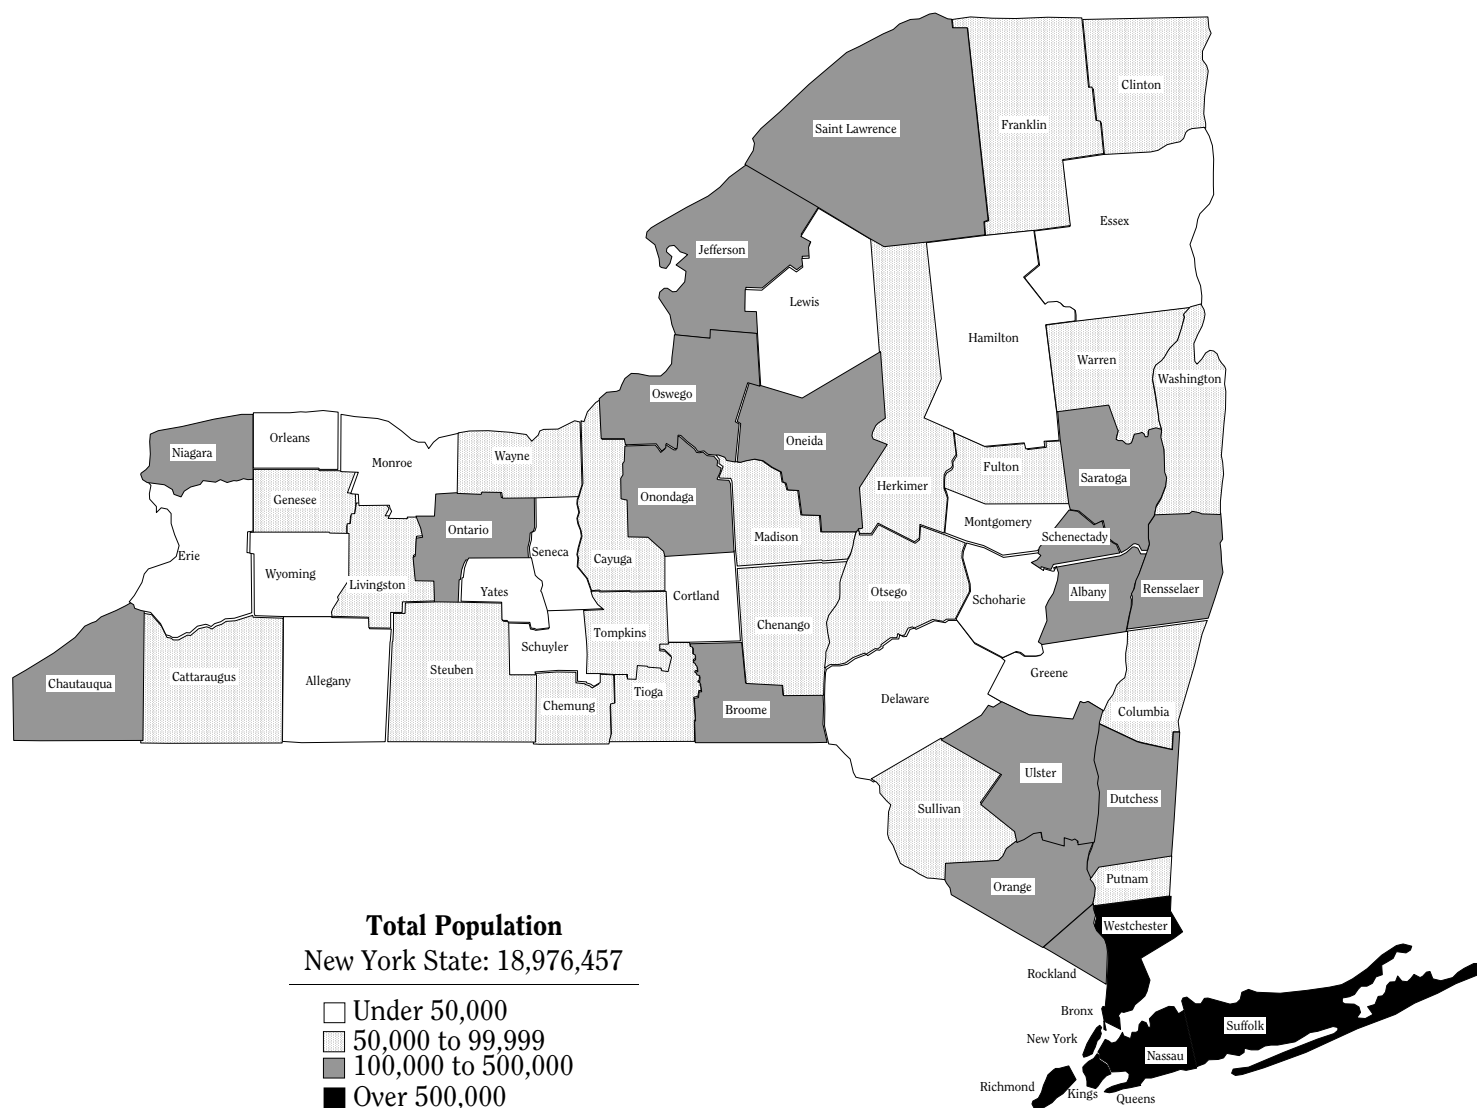

FIGURE A-1
Total Resident Population
New York State — 2000

SOURCE: U.S. Census Bureau, Census 2000; materials compiled by Empire State Development, State Data Center and <http://205.232.252.81/Downloads/PerChange.pdf> (last viewed January 29, 2004).