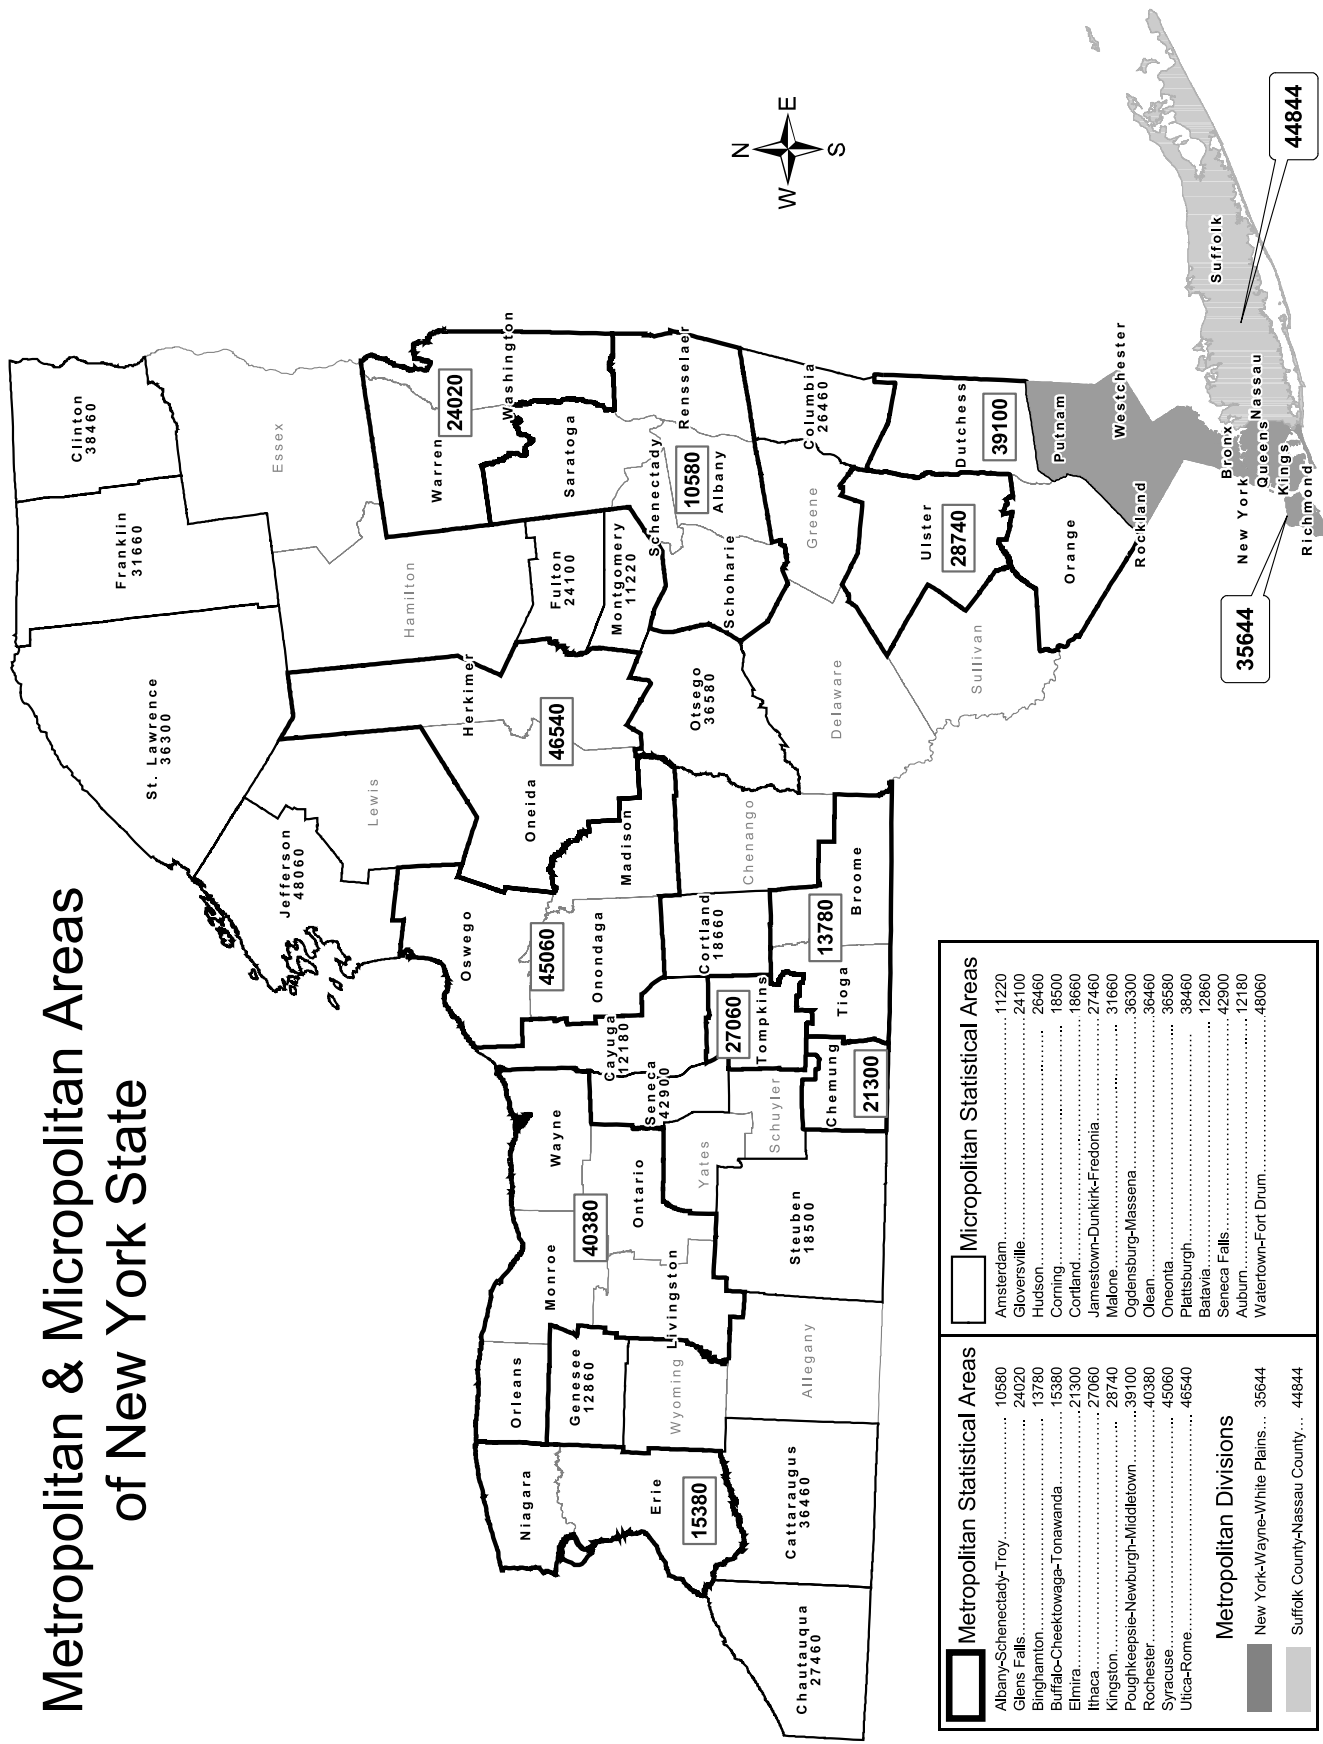

# Metropolitan & Micropolitan Areas of New York State

Metropolitan Statistical Areas	
Albany-Schenectady-Troy	10580
Glens Falls	24020
Binghamton	13780
Buffalo-Cheekowaga-Tonawanda	15380
Elmira	21300
Ithaca	27060
Kingston	28740
Poughkeepsie-Newburgh-Middletown	39100
Rochester	40380
Syracuse	45060
Utica-Rome	46540

Micropolitan Statistical Areas	
Amsterdam	11220
Gloversville	24100
Hudson	26460
Corning	18500
Cortland	18660
Jamestown-Dunkirk-Fredonia	27460
Malone	31660
Copdensburg-Massena	36300
Olean	36460
Oneonta	36580
Plattsburgh	38460
Batavia	12860
Seneca Falls	42900
Auburn	12180
Watertown-Fort Drum	48060

Metropolitan Divisions	
New York-Wayne-White Plains	35644
Suffolk County-Nassau County	44844